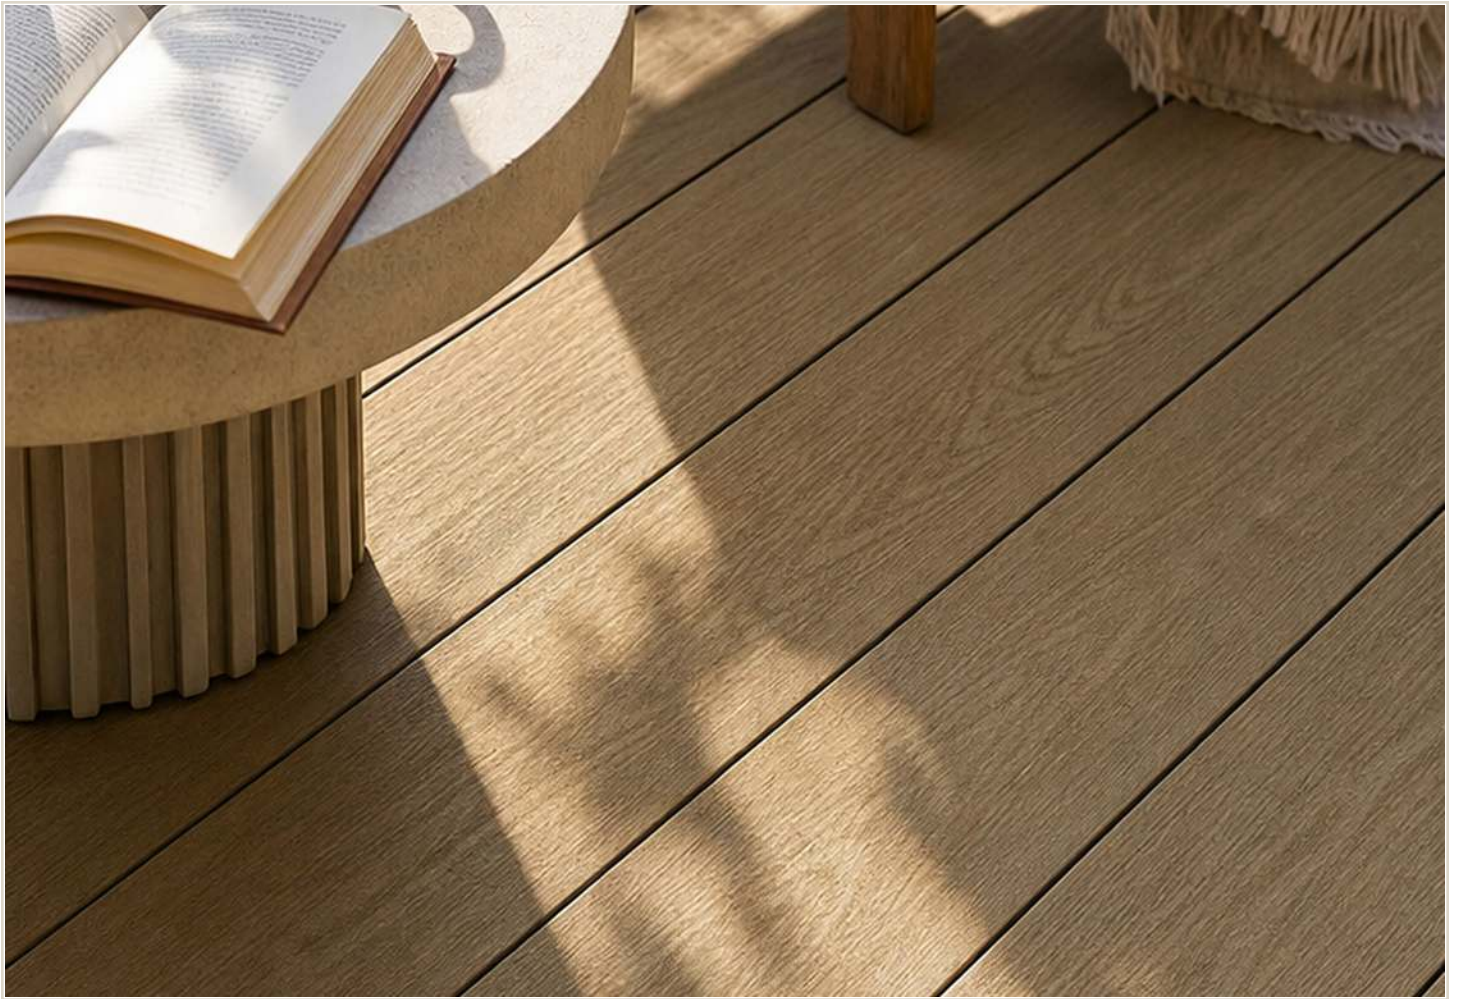

## *Coastal Driftwood*

---

SOFT WEATHERED GREY

*Silvered like the pilings  
along the bay, softened by  
salt air and slow, easy  
afternoons.*

## *New England Birch*

---

WEATHERED SILVER GREY

*Cool and coastal, the grey of  
a shingled cottage that has  
watched a hundred summers  
come and go.*